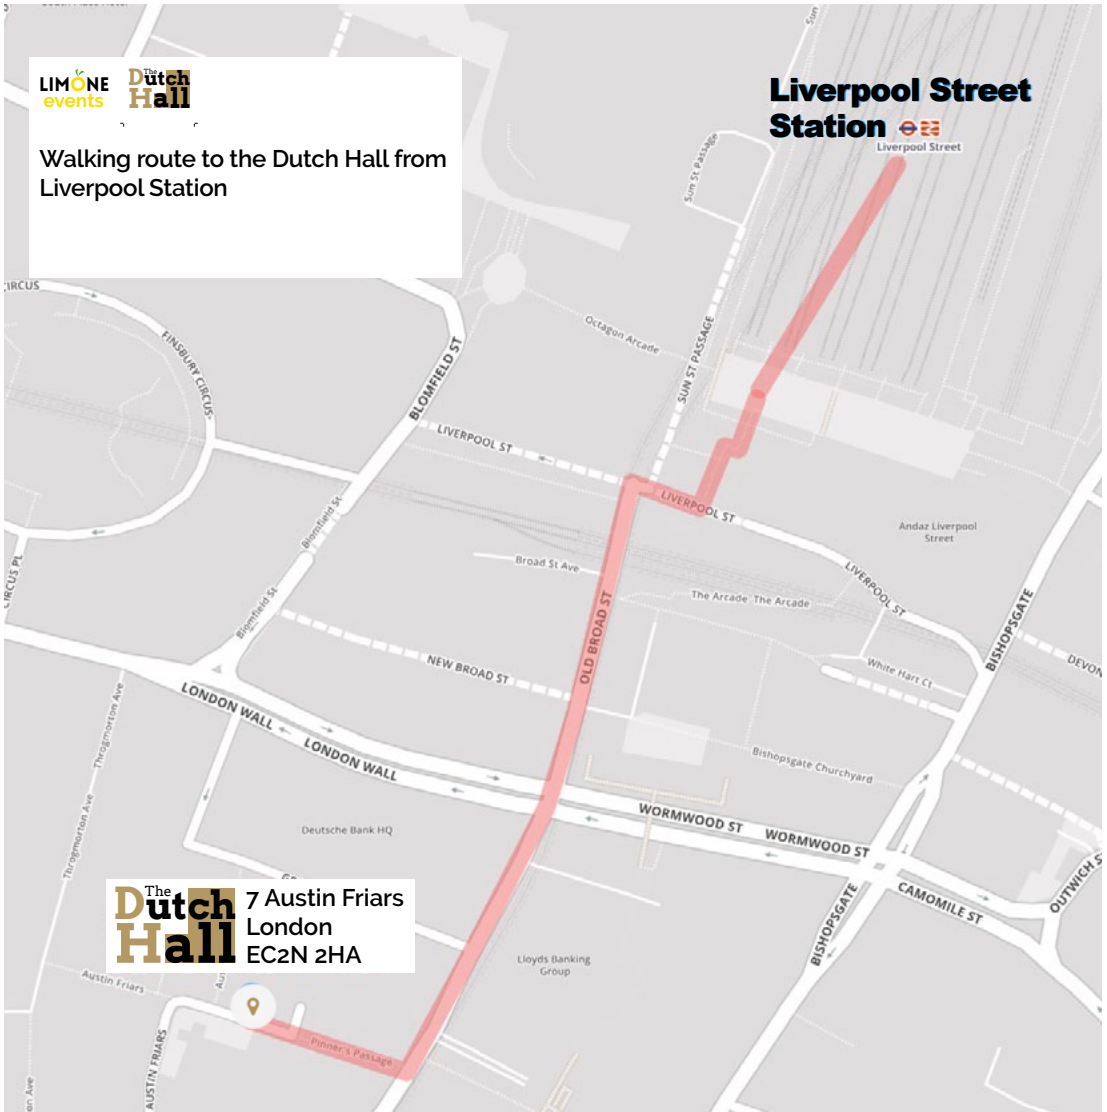

DIRECTIONS

Dutch Centre
7 Austin Friars
EC2N 2HA
London
United Kingdom

T +44 (0)20 7588 1684
E info@dutchcentre.com
I www.dutchcentre.com

The Dutch Centre is easy to reach by public transport. The closest underground stations are Bank or Liverpool Street.

From Bank station take 'exit 2', half-way up the stairs, turn right in the direction of Old Broad Street, at the top of the stairs, turn left. Stay on the left hand side of Threadneedle Street. At the fork, stay on the left entering Old Broad Street. Austin Friars is a small alley with an archway entrance, on the left just before Tesco Express.

From Liverpool Street Station, take the escalator from the mainline train terminal hall across from platform 2, to exit at McDonald's. In front of the station, on the right, is the start of Old Broad Street. Follow Old Broad Street on the right hand side about 150 metres; Austin Friars is just past the Tesco Express.

[Dutch Centre on Google Maps](#)

Walking route to the Dutch Hall from Bank Station

7 Austin Friars
London
EC2N 2HA

Walking route to the Dutch Hall from Liverpool Station

Liverpool Street Station 
Liverpool Street