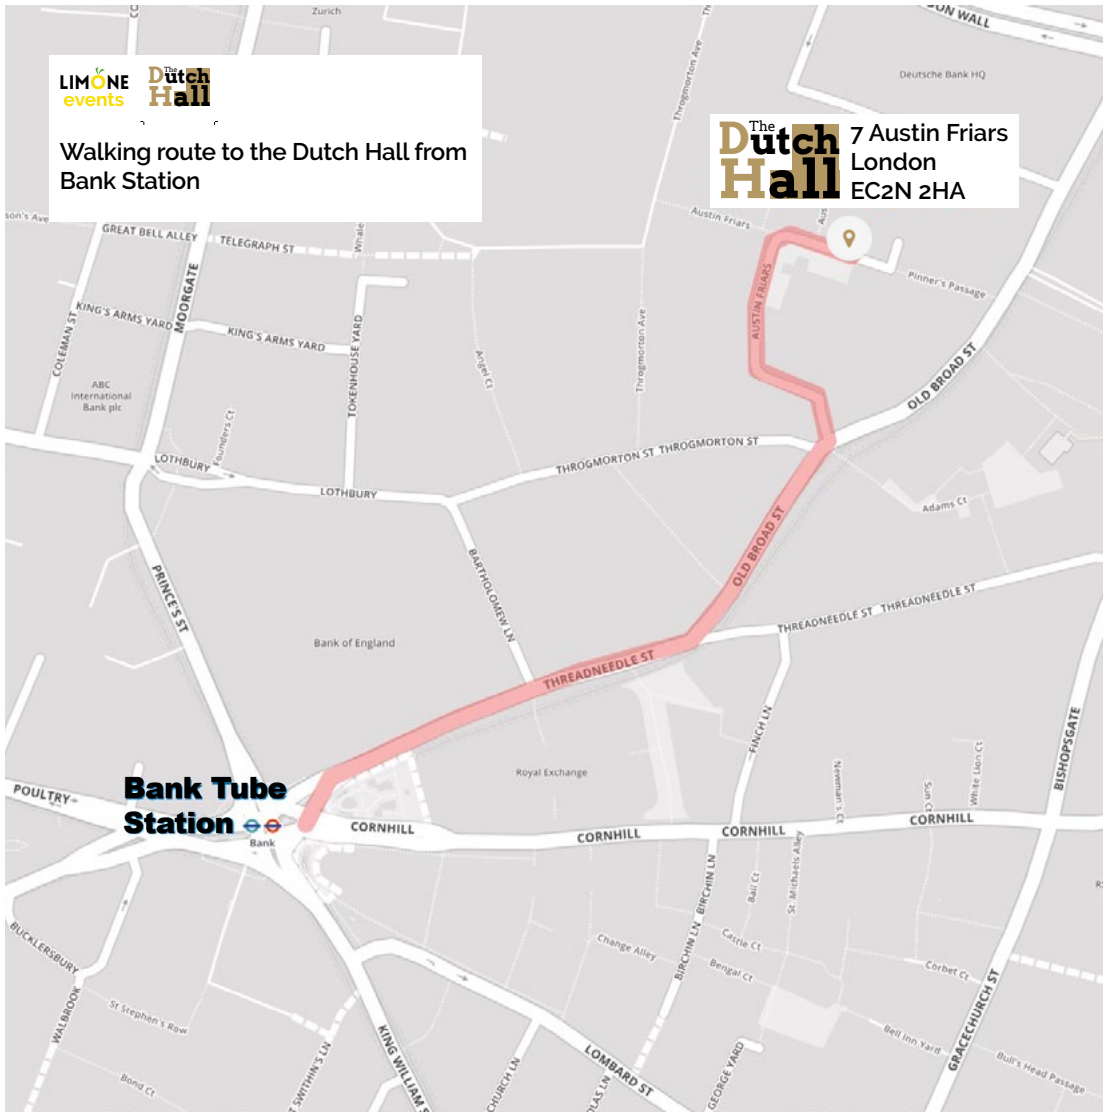

DIRECTIONS

Dutch Centre
7 Austin Friars
EC2N 2HA
London
United Kingdom

T +44 (0)20 7588 1684
E info@dutchcentre.com
I www.dutchcentre.com

The Dutch Centre is easy to reach by public transport. The closest underground stations are Bank or Liverpool Street.

From Bank station take 'exit 2', half-way up the stairs, turn right in the direction of Old Broad Street, at the top of the stairs, turn left. Stay on the left hand side of Threadneedle Street. At the fork, stay on the left entering Old Broad Street. Austin Friars is a small alley with an archway entrance, on the left just before Tesco Express.

From Liverpool Street Station, take the escalator from the mainline train terminal hall across from platform 2, to exit at McDonald's. In front of the station, on the right, is the start of Old Broad Street. Follow Old Broad Street on the right hand side about 150 metres; Austin Friars is just past the Tesco Express.

[Dutch Centre on Google Maps](#)

Walking route to the Dutch Hall from Bank Station

7 Austin Friars
London
EC2N 2HA

Walking route to the Dutch Hall from Liverpool Station

Liverpool Street Station 
Liverpool Street